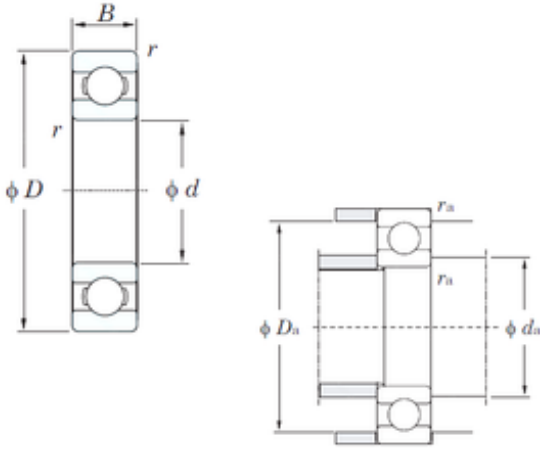

## Bearing company

### 25 mm x 52 mm x 15 mm koyo 6205 bearing

Bearing No. 6205

Size	25x52x15 mm
Bore Diameter	25 mm
Outer Diameter	52 mm
Width	15 mm
d	25 mm
D	52 mm
B	15 mm
C	15 mm
r min.	1 mm
da min.	30 mm
Da max.	47 mm
ra max.	1 mm
Weight	0,128 Kg
Basic dynamic load rating (C)	14 kN
Basic static load rating (C0)	7,85 kN
(Grease) Lubrication Speed	13000 r/min
(Oil) Lubrication Speed	15000 r/min
Category	Single Row Ball Bearings
Inventory	0.0
Manufacturer Name	KOYO
Minimum Buy Quantity	N/A
Weight / Kilogram	0.142
EAN	0605790059476
Product Group	B00308
Enclosure	Open
Precision Class	ABEC 1   ISO P0

## Bearing company

Maximum Capacity / Filling Slot	No
Rolling Element	Ball Bearing
Snap Ring	No
Internal Special Features	No
Cage Material	Steel
Internal Clearance	C0-Medium
Inch - Metric	Metric
Long Description	25MM Bore; 52MM Outside Diameter; 15MM Outer Race Width; Open; Ball Bearing; ABEC 1   ISO P0; No Filling Slot; No Snap Ring; No Internal Special Features; C0-Medium Internal Clearance; Steel Cage
Other Features	Deep Groove
Category	Single Row Ball Bearing
UNSPSC	31171504
Harmonized Tariff Code	8482.10.50.68
Noun	Bearing
Keyword String	Ball
Manufacturer URL	<a href="http://www.koyousa.com">http://www.koyousa.com</a>
Weight / LBS	0.28219
Inner Race Width	0 Inch   0 Millimeter
Outer Race Width	0.591 Inch   15 Millimeter
Bore	0.984 Inch   25 Millimeter
Outside Diameter	2.047 Inch   52 Millimeter
Bearing No.	6205
r(min)	1
Cr	17.5
C0r	7.85
Cu	0.550
f0	13.9