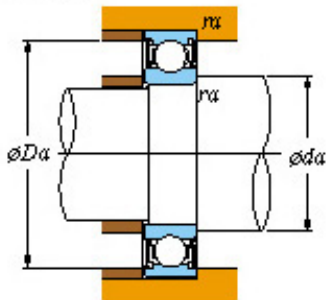

Bearing company

■ Mounting dimensions

6202 2rs Bearing 2D drawings and 3D CAD models

15 x 35 x 11 koyo 6202 2rs bearing

Bearing No. 6202 2rs

Bearing No.	6202 2RS
d	15
D	35
B	11
r(min)	0.6
Cr	9.55
C0r	3.75
Cu	0.290
f0	13.2
Grease lub.	20000
da(min)	19
da(max)	19.5
Da(max)	31
ra(max)	0.6
(Refer.)Mass(Open type)(kg)	0.045