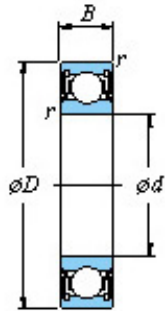

Bearing company

■ Mounting dimensions

6202 2rs Bearing 2D drawings and 3D CAD models

15 x 35 x 11 koyo 6202 2rs bearing

Bearing No. 6202 2rs

Bearing No.	6202 2RS
d	15
D	35
B	11
r(min)	0.6
Cr	9.55
C0r	3.75
Cu	0.290
f0	13.2
Grease lub.	20000
da(min)	19
da(max)	19.5
Da(max)	31
ra(max)	0.6
(Refer.)Mass(Open type)(kg)	0.045