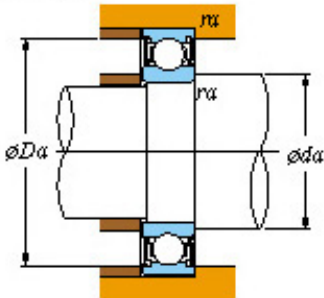

### ■ Mounting dimensions

6303 2rs Bearing 2D drawings and 3D CAD models

## 17 x 47 x 14 koyo 6303 2rs bearing

Bearing No. 6303 2rs

Bearing No.	6303 2RS
d	17
D	47
B	14
r(min)	1
Cr	17.0
C0r	6.65
Cu	0.550
f0	12.4
Grease lub.	15000
da(min)	22
da(max)	24.3
Da(max)	42
ra(max)	1
(Refer.)Mass(Open type)(kg)	0.115