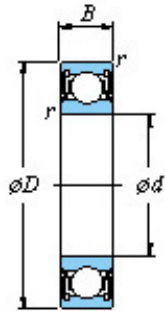

### ■ Mounting dimensions

6303 2rs Bearing 2D drawings and 3D CAD models

## 17 x 47 x 14 koyo 6303 2rs bearing

Bearing No. 6303 2rs

Bearing No.	6303 2RS
d	17
D	47
B	14
r(min)	1
Cr	17.0
C0r	6.65
Cu	0.550
f0	12.4
Grease lub.	15000
da(min)	22
da(max)	24.3
Da(max)	42
ra(max)	1
(Refer.)Mass(Open type)(kg)	0.115