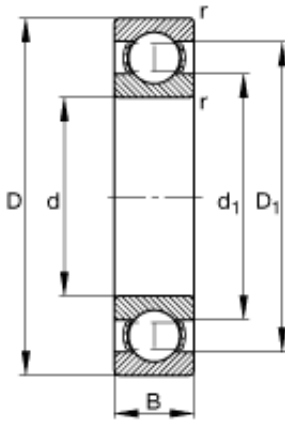

Bearing company

25 mm x 62 mm x 17 mm fag 6305 bearing

Bearing No. 6305

Size	25x62x17 mm
Bore Diameter	25 mm
Outer Diameter	62 mm
Width	17 mm
d	25 mm
D	62 mm
B	17 mm
D ₁	50,2 mm
D _{a max}	55 mm
d ₁	36,4 mm
d _{a min}	32 mm
r _{a max}	1 mm
r _{min}	1,1 mm
m	0,234 kg / Weight
C _r	23800 N / Dynamic load rating (radial)
C _{0r}	11500 N / Static load rating (radial)
n _G	16200 1/min / Limiting speed
n _B	12300 1/min / Reference speed
C _{ur}	580 N / Fatigue limit load, radial

6305 Bearing 2D drawings and 3D CAD models