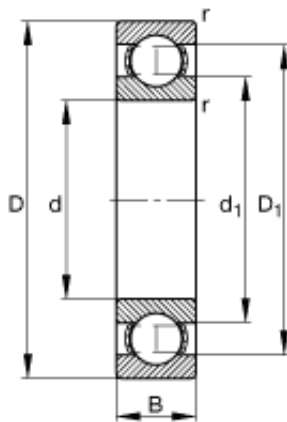

Bearing company

45 mm x 85 mm x 19 mm fag 6209 bearing

Bearing No. 6209

Size	45x85x19 mm
Bore Diameter	45 mm
Outer Diameter	85 mm
Width	19 mm
d	45 mm
D	85 mm
B	19 mm
D ₁	71,8 mm
D _{a max}	78 mm
d ₁	57,2 mm
d _{a min}	52 mm
r _{a max}	1 mm
r _{min}	1,1 mm
m	0,429 kg / Weight
C _r	33000 N / Dynamic load rating (radial)
C _{0r}	20300 N / Static load rating (radial)
n _G	11600 1/min / Limiting speed
n _B	8700 1/min / Reference speed
C _{ur}	1030 N / Fatigue limit load, radial

6209 Bearing 2D drawings and 3D CAD models