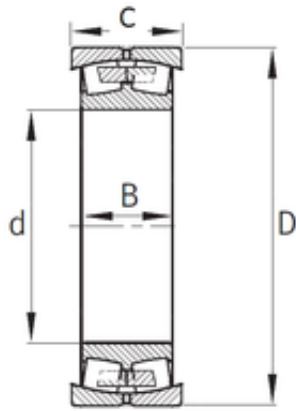

Bearing company

100 mm x 160 mm x 61 mm fag 801215a bearing

Bearing No. 801215a

Size	100x160x61 mm
Bore Diameter	100 mm
Outer Diameter	160 mm
Width	61 mm
d	100 mm
D	160 mm
B	61 mm

801215a Bearing 2D drawings and 3D CAD models