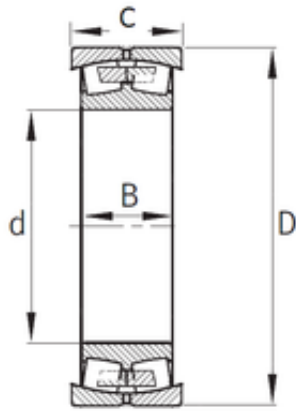

Bearing company

100 mm x 165 mm x 52 mm fag 809280 bearing

Bearing No. 809280

Size	100x165x52 mm
Bore Diameter	100 mm
Outer Diameter	165 mm
Width	52 mm
d	100 mm
D	165 mm
B	52 mm

809280 Bearing 2D drawings and 3D CAD models