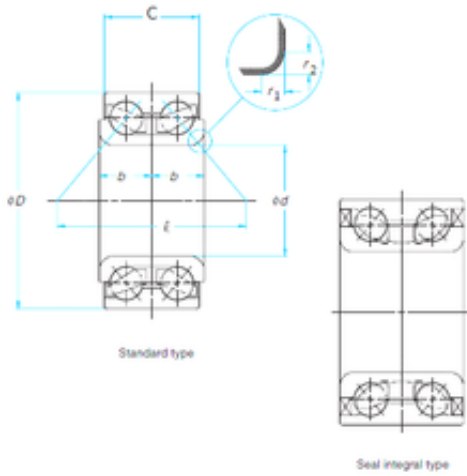

Bearing company

43 mm x 79 mm x 41 mm timken 510030 bearing

Bearing No. 510030

Size	43x79x41 mm
Bore Diameter	43 mm
Outer Diameter	79 mm
Width	41 mm
d	43 mm
D	79 mm
B	41 mm
C	38 mm

510030 Bearing 2D drawings and 3D CAD models