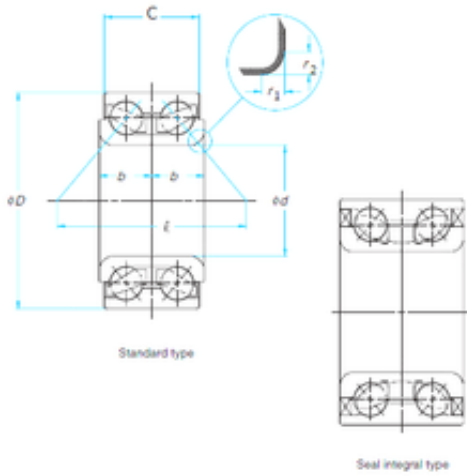

Bearing company

45 mm x 84 mm x 42 mm timken 510050 bearing

Bearing No. 510050

Size	45x84x42 mm
Bore Diameter	45 mm
Outer Diameter	84 mm
Width	42 mm
d	45 mm
D	84 mm
B	42 mm

510050 Bearing 2D drawings and 3D CAD models