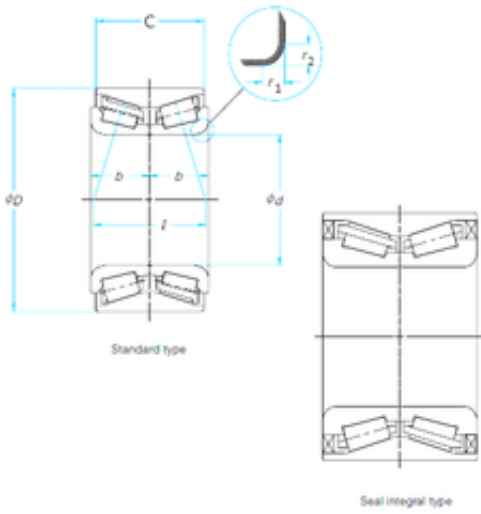

## Bearing company

42 mm x 72 mm x 38 mm timken 517008 bearing

Bearing No. 517008

Size	42x72x38 mm
Bore Diameter	42 mm
Outer Diameter	72 mm
Width	38 mm
d	42 mm
D	72 mm
B	38 mm
C	35 mm

517008 Bearing 2D drawings and 3D CAD models