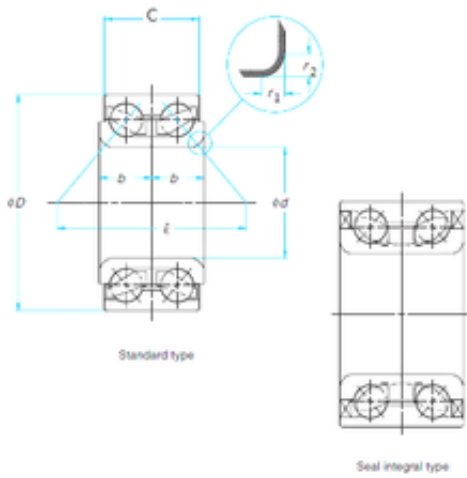

Bearing company

52 mm x 91 mm x 40 mm timken wb000019 bearing

Bearing No. wb000019

Size	52x91x40 mm
Bore Diameter	52 mm
Outer Diameter	91 mm
Width	40 mm
d	52 mm
D	91 mm
B	40 mm
C	40 mm

wb000019 Bearing 2D drawings and 3D CAD models