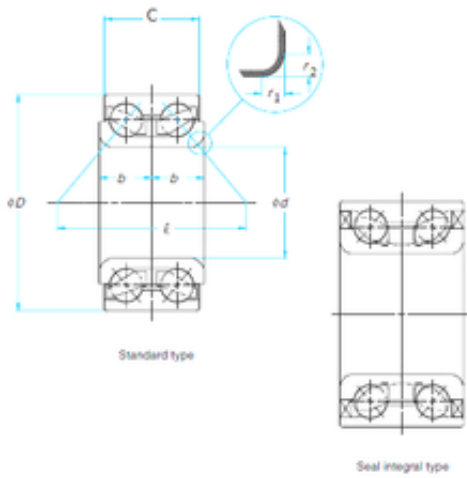

Bearing company

43 mm x 82 mm x 45 mm timken 510006 bearing

Bearing No. 510006

Size	43x82x45 mm
Bore Diameter	43 mm
Outer Diameter	82 mm
Width	45 mm
d	43 mm
D	82 mm
B	45 mm

510006 Bearing 2D drawings and 3D CAD models